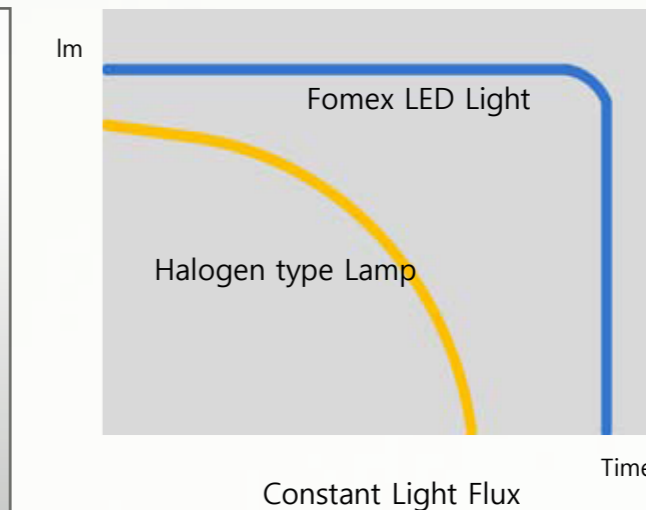

Fomex LED Light is the future.

Fomex is a result of continued development in over 10 years of field experience in studio light industry. Fomex LED gives you the mobility, reliability and flexibility required in any shooting situation. Broadcasters can now provide the best quality images to their viewers with the Fomex. Welcome to the new era of studio light: the Fomex LED Light. We bring you the future with our hands-on experience and devotion to developing the best product out there.

Fomex LED Light was made by a broadcasting engineer for broadcasting engineers.

The Fomex LED Light is a necessary tool in the upcoming era of Digital HD broadcasting. Rapidly growing digital technology and ever-changing broadcasting environment means that the broadcasters need simpler, yet more efficient equipments to meet their needs. Whether your goal is to cover breaking news where every minute counts or the reality of day to day life as vividly as possible, the Fomex LED Light will shine every time where mobility and quickness counts.

Now you can go places and capture things that you have been only dreaming of.

The combination of the level of reliability that no other portable light could achieve before, over 1250lm of output that is enough for any situation, and extra long battery life of 5 hours on a single charge all topped off with ease of operation of the Fomex LED Light means producing better image in difficult situations just got a lot easier.

We deliver the highest Value and Productivity to you. Now it's time for Fomex LED Light.

Forget what you knew about portable camera lights. The revolutionary Fomex LED Light brings you the next step in portable lighting.

Product Highlights