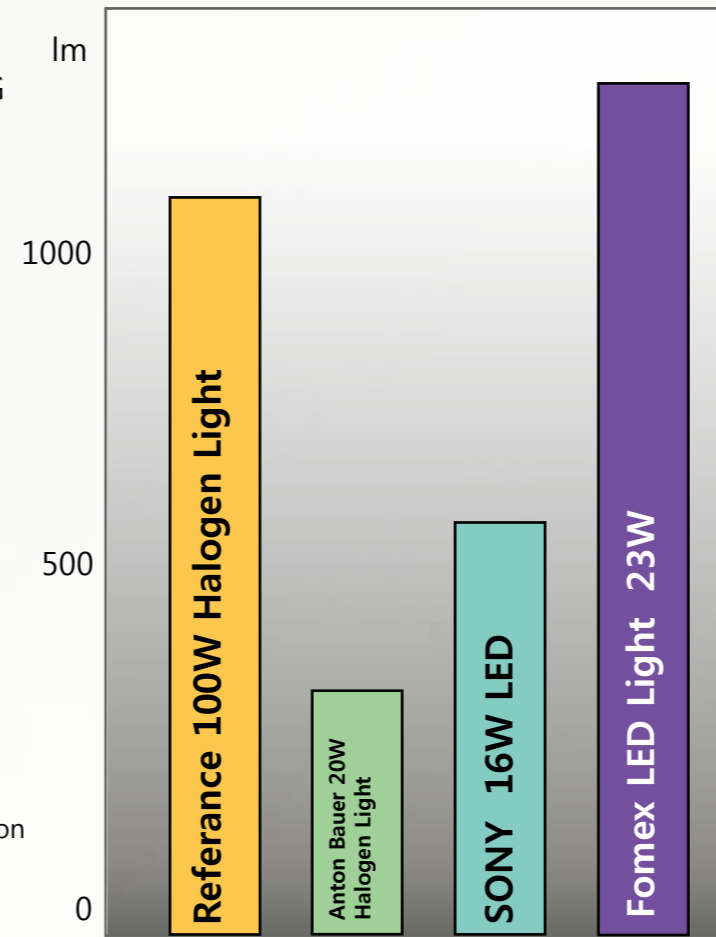

We deliver the highest Value and Productivity to you. Now it's time for Fomex LED Light.

Forget what you knew about portable camera lights. The revolutionary Fomex LED Light brings you the next step in portable lighting.

Product Highlights

- Portable lighting optimized for HD broadcast class ENG cameras
  - Latest LED technology replicates exact color temperature
  - Ultraportable lightweight design and ease of installation/removal
  - Large angle coverage perfect for 16:9 widescreen HD
  - High light output for illuminating even the peripheral
  - Support Normal mode (650lm) and Turbo mode(1250lm)
- Changing the color temperature is as easy as a flick of a switch
  - Cycle through Daylight(5600K), Tungsten(3400K), Mix(4500K) settings with a simple switch
  - No need for a color correction filter
  - No reduction in light output associated with use of color correction filters
- Always provides constant color temperature and brightness
  - Constant current, constant voltage circuitry utilizing Micom provides the same brightness and color temperature at all the time
  - Special temperature sensors monitor the LED for increased stability and reliability
  - Highly stable color temperature and brightness during shooting
  - High efficiency LED module with service life of up to 50000 hours
  - Maximum 5 hours of continuous operation on one battery charge
- Highly intuitive user interface for ease of use

Light flux compare chart